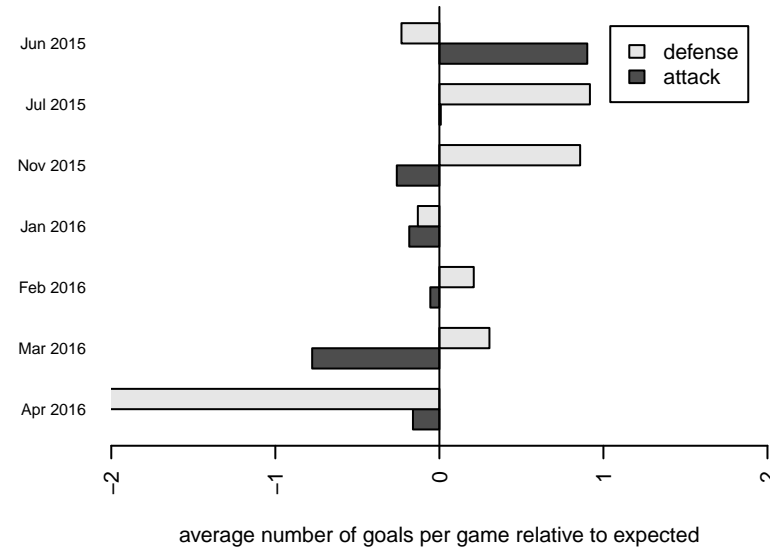

Performance relative to 13 month average