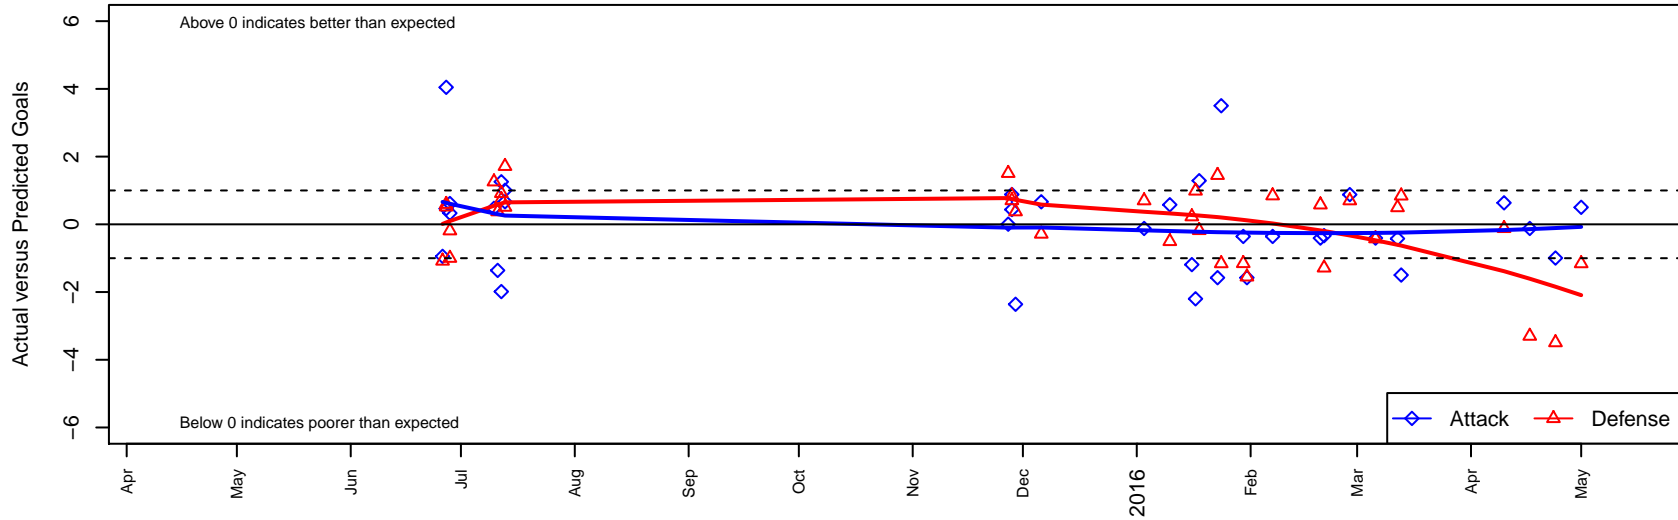

# Kitsap Alliance Red G00

Westsound FC  
 Silverdale, WA  
 G00 total strength=1406  
 attack=10.08 defense=6.64  
 fall league = Win RCL G00 Div 2  
 notes= Westsound Red

alt names used:  
 Kitsap Alliance FC G00 A  
 KITSAP ALLIANCE FC GU15 A (WA)  
 Kitsap Alliance Fc  
 Kitsap Alliance FC GU00 A  
 Kitsap Alliance FC  
 Kitsap Alliance FC G00 A  
 Kitsap Alliance FC G00 A

**Kitsap Alliance Red G00**  
 Dots are actual minus expected GF (blue circles) and GA (red triangles).  
 Blue line is smoothed change in attack strength. Red is smoothed change in defense strength.

**attack and defense variance (black dot)  
relative to other teams  
and top 10 in region**