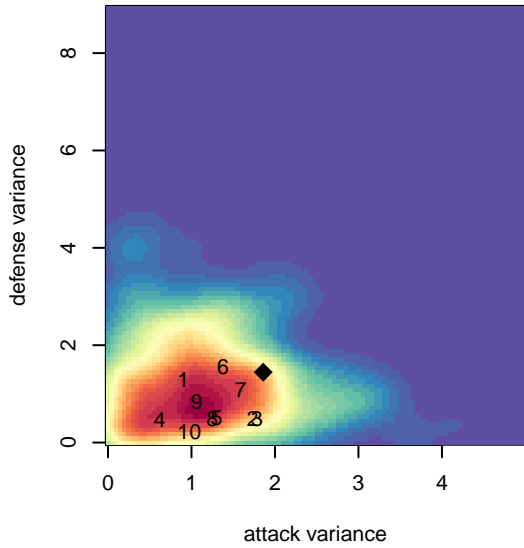

# Kitsap Alliance Red G00

Westsound FC  
 Silverdale, WA  
 G00 total strength=1406  
 attack=10.08 defense=6.64  
 fall league = Win RCL G00 Div 2  
 notes= Westsound Red

alt names used:  
 Kitsap Alliance FC G00 A  
 KITSAP ALLIANCE FC GU15 A (WA)  
 Kitsap Alliance Fc  
 Kitsap Alliance FC GU00 A  
 Kitsap Alliance FC  
 Kitsap Alliance FC G00 A  
 Kitsap Alliance FC G00 A

**Kitsap Alliance Red G00**  
 Dots are actual minus expected GF (blue circles) and GA (red triangles).  
 Blue line is smoothed change in attack strength. Red is smoothed change in defense strength.

**attack and defense variance (black dot)  
relative to other teams  
and top 10 in region**