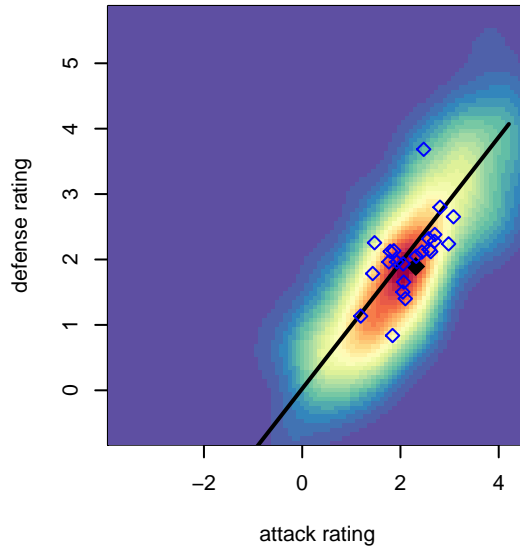

**attack and defense rating
relative to others at age
and all opponents in last 13 months**