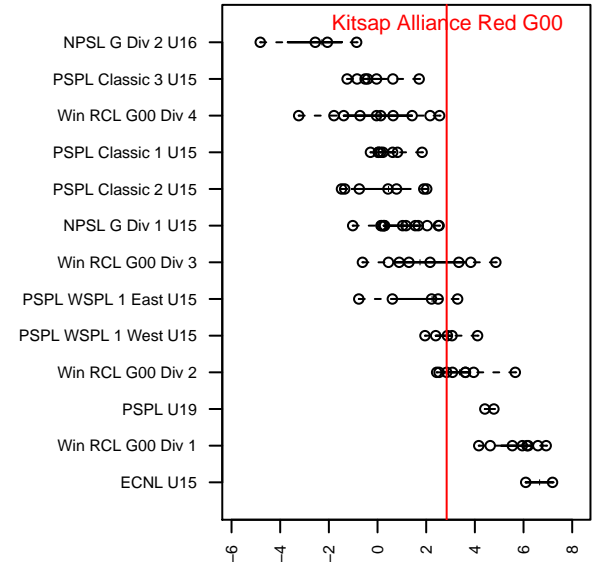

**attack and defense rating
relative to others at age
and all opponents in last 13 months**