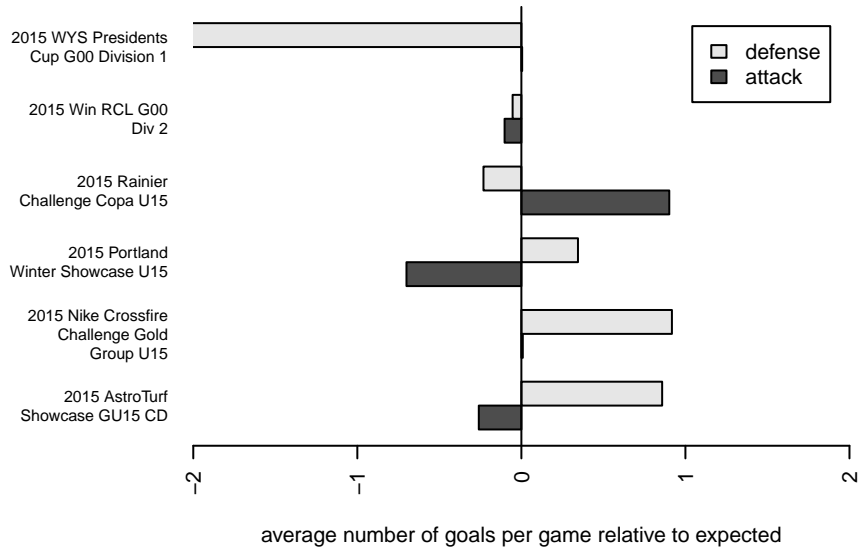

Performance relative to 13 month average